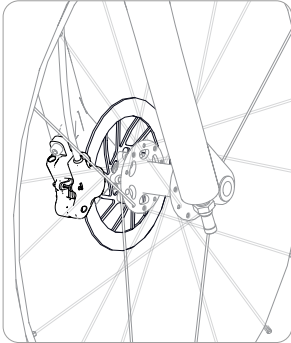

woomTM OFFAIR

Video

PDF

EU	+43 2243 23923	woom@woom.com
US	+855-966-6872	usa@woombikes.com

woom™

woom GmbH
Industraße 1-7 / Halle 14 / Top 5
3400 Klosterneuburg
Europe / Austria

woom.com